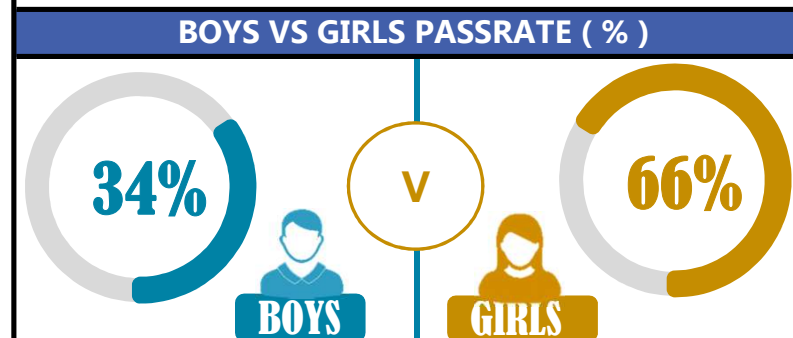

OVERALL PERFORMANCE ANALYSIS		
REGISTERED	13	100%
SEATED	13	100%
ABSENTEES	0	0%
PASSED	13	100%
FAILED	0	0%