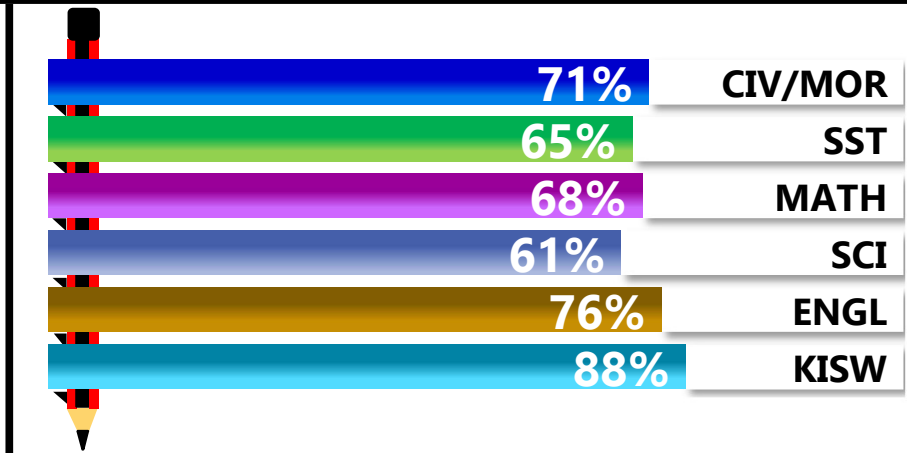

GRADE ANALYSIS SUMMARY					
SUBJECT NAME/GRADE	A	B	C	D	E
MATHEMATICS	4	4	3	2	0
KISWAHILI	12	1	0	0	0
ENGLISH	5	7	1	0	0
SCIENCE	0	6	7	0	0
SOCIAL STUDIES	3	3	7	0	0
CIVIC AND MORAL	4	5	3	0	0
OVERALL GRADE ANALYSIS	NO.	SEATED	%		
A	4	13	31%		
B	7		54%		
C	2		15%		
D	0	0	0%		
E	0		0%		